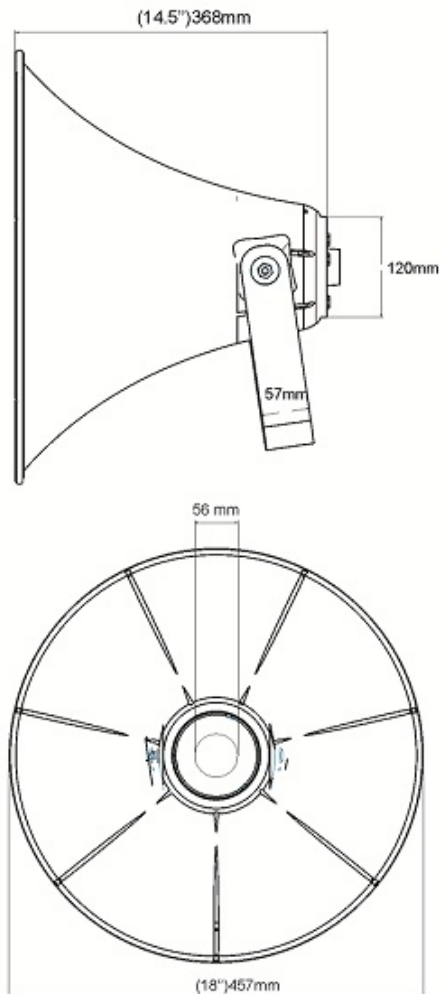

## Reflex Horn CMH-18 BLUE

CMH-18 (Blue) reflex horn is the most sought capital horn, with an 18" opening and metallic blue colour powder coating gives it a unique look. High quality 1.8mm thick aluminum is used to make the horn best available in its class. Ideally suited for speech/music. Being the most rugged and weather proof reflex horn, it can be used for permanent and temporary installations. Capital's 2062/60 Watts and/or 2095/80 Watts units can be ideal choice.

### Technical Specifications of CMH-18 BLUE Reflex Horn

Size	18"
Material Used	Aluminium
Thickness	1.8mm
Cutoff Freq.	190 Hz
Colour	Metallic Blue
Unit Coupling	1-3/8" 18TPI
Unit Acceptor	Die Cast Aluminium
Packing Details	30 pcs
Weight	820gms